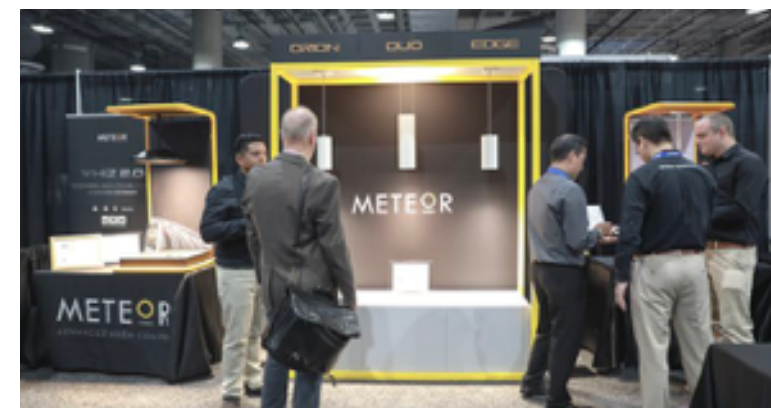

“OFF THE MEMORY CARD”

Vs.

Custom Cinematic edits